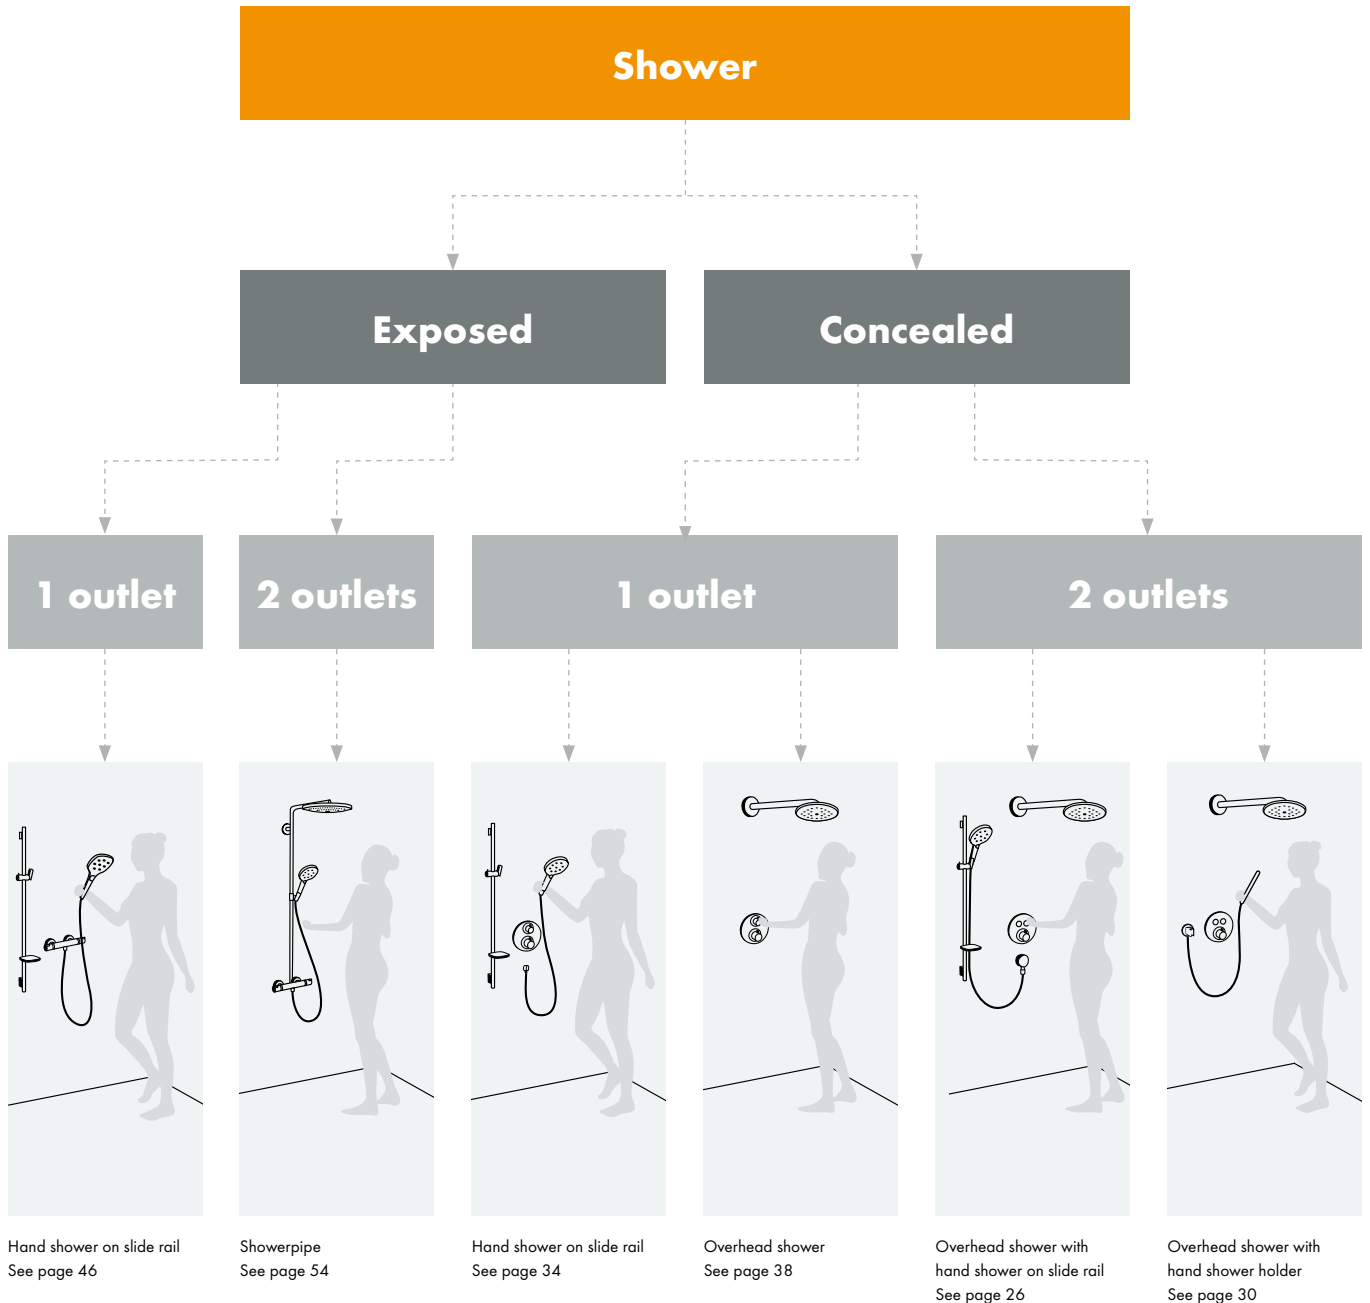

Step 1

Where are you installing your shower?

Step 2

What type of valve needs installing?

Step 3

How many outlets do you require?

eg. overhead shower, hand shower or bath filler

Our valves explained

Exposed valve

Where solid brick walls don't allow a concealed valve or there is a desire to focus more on practicality and function, an exposed valve is often the preferred choice.

Concealed valve

Space-saving or sleekly minimalistic, a concealed valve hidden behind your tiling or wet wall fulfils the desire for a streamlined appearance by masking unattractive pipe work or fittings.