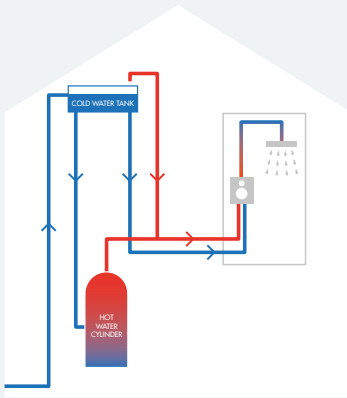

Gravity

Low Pressure - LP (0.2Bar)

- Cold water storage tank in the loft
- Hot water cylinder in property
- No shower pump installed

*All hansgrohe showers in this brochure require a pump if you have this system