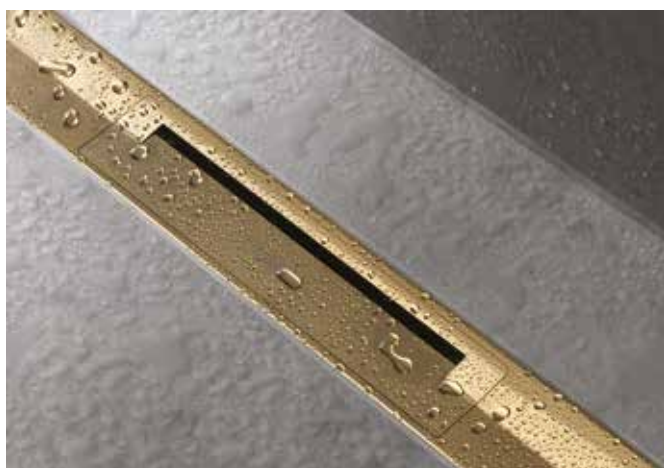

Products shown: RainDrain - page 130