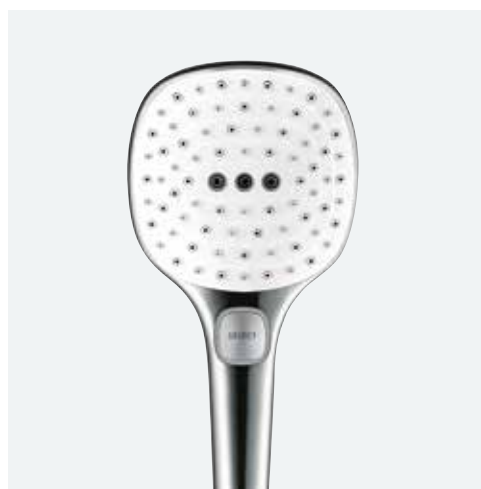

Chrome and white finish

Our contemporary style that's perfect for hard water areas and made to last.

(Option available at no extra cost)