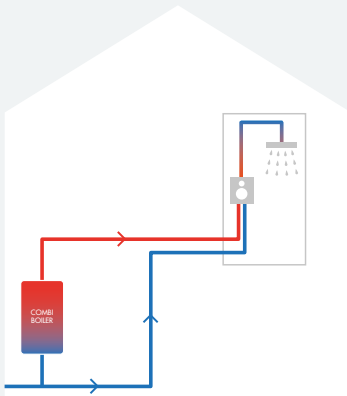

Gravity

Low Pressure - LP (0.2Bar)

- Cold water storage tank in the loft
- Hot water cylinder in property
- No shower pump installed

*All hansgrohe showers in this brochure require a pump if you have this system