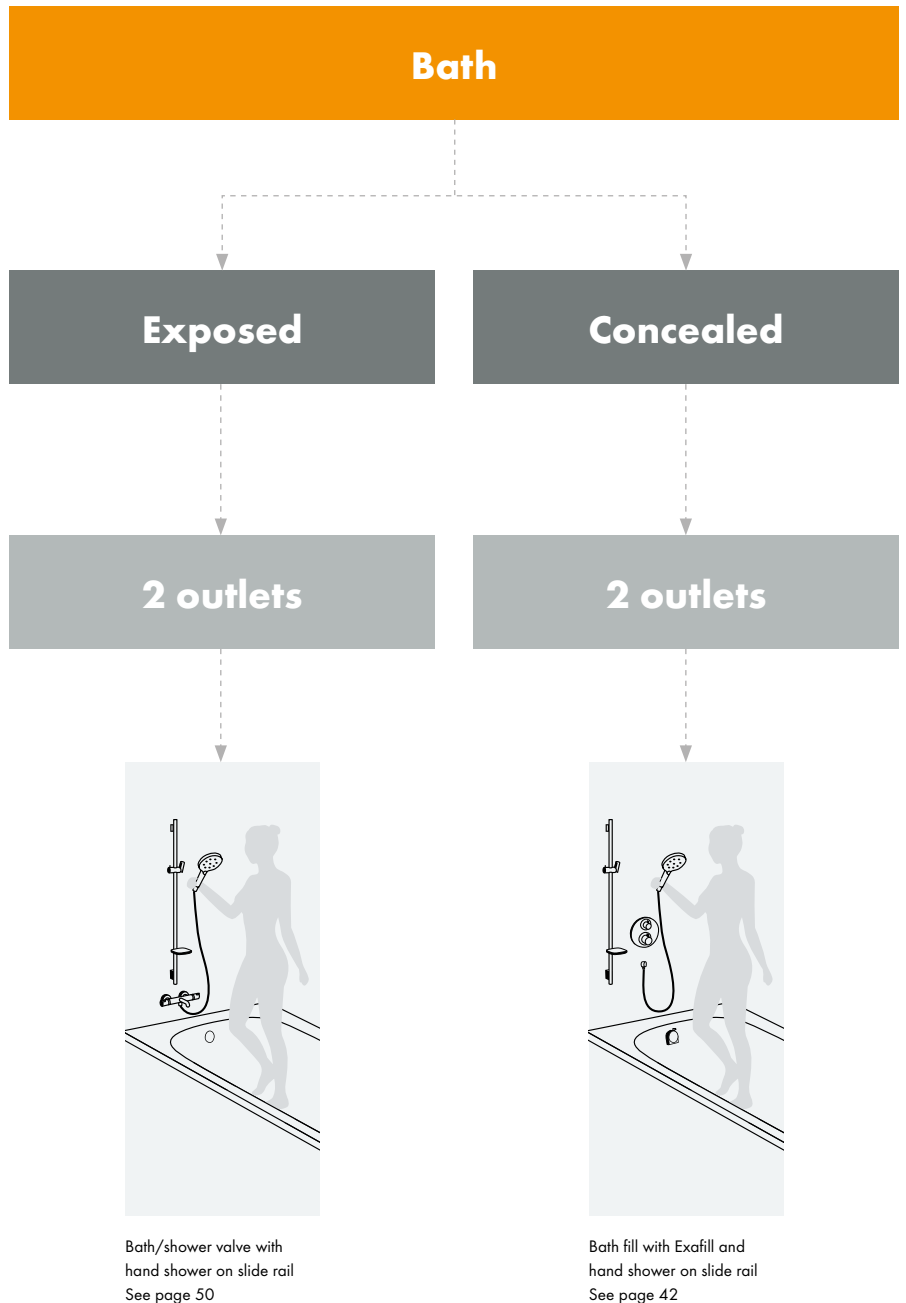

Step 1

Where are you installing your shower?

Step 2

What type of valve needs installing?

Step 3

How many outlets do you require?

eg. overhead shower, hand shower or bath filler

Our valves explained

Exposed valve

Where solid brick walls don't allow a concealed valve or there is a desire to focus more on practicality and function, an exposed valve is often the preferred choice.

Concealed valve

Space-saving or sleekly minimalistic, a concealed valve hidden behind your tiling or wet wall fulfils the desire for a streamlined appearance by masking unattractive pipe work or fittings.