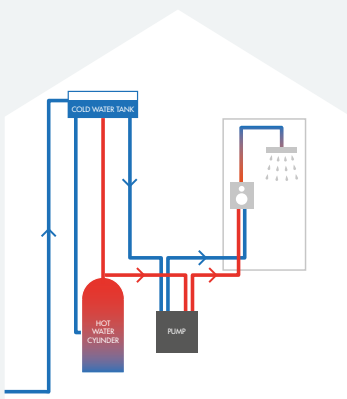

Pump Assisted

High Pressure - MP - HP (1.5 - 3Bar Plus)

- Booster pump installed

When the gravity of water exceeds 0.61 pm, this is known as 'Positive Head' (i.e. when a shower head is positioned below the cold water storage tank). In this situation a standard, or Positive Head, shower pump can be used. Please note, this is with the exception of our Select valves and mixers. These require a Universal pump to be installed.

A 'Negative Head' condition is when the gravity of water is less than 0.61 pm (i.e. when a shower head is positioned above the cold water storage tank, e.g. in a loft conversion). In these conditions a universal head pump must be used. Please note, a Universal shower pump will work in both positive and universal head conditions. (i.e. where the shower head is either above or below the cold water storage tank). The correct pump will allow you to use any of the products featured in this brochure.