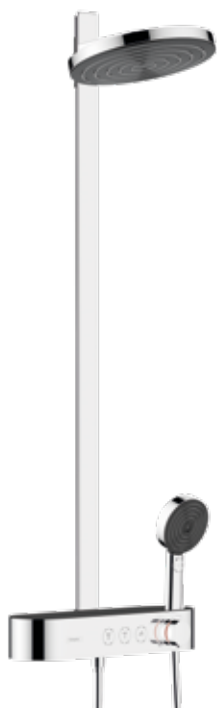

Showerpipes: all-in-one shower system

Simply select a configuration and design solution that is perfect for you.
All collections include necessary concealed working parts.

Pulsify 260
showerpipe
88102345