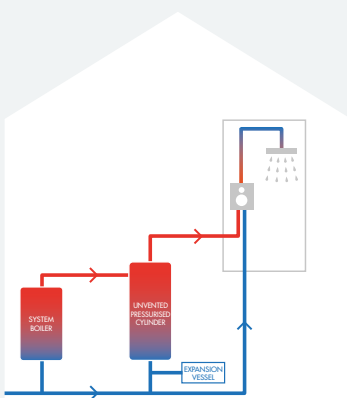

Mains High Pressure

High Pressure - HP (1.5 - 3Bar)

- Unvented cylinder with an expansion cylinder
- No cold water storage tank in the loft
- Stored hot water
- Balanced Pressure
- Limited to Mains Pressure